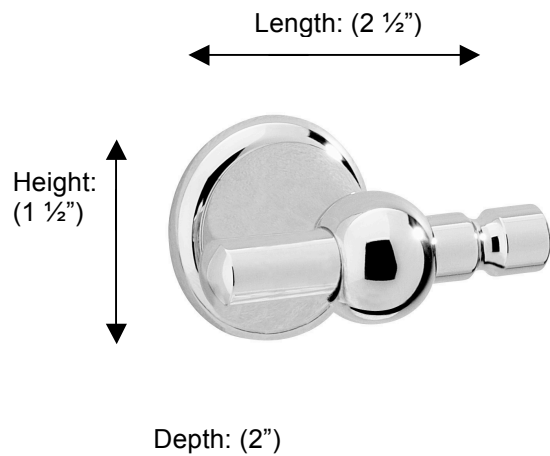

SINTRA

66812 Double Hook

**Description:**

Double hook

Finishes:

-  CR – Chrome
-  PV – Polished Brass
-  UB – Unlacquered Brass
-  MB – Matte Black
-  NI – Polished Nickel
-  ES – Satin Nickel
-  GD – Gold

Material:

Brass

Backplate Diameter: (1 1/2")

Method of Fixing:

Direct to wall

Country of Origin:

Portugal